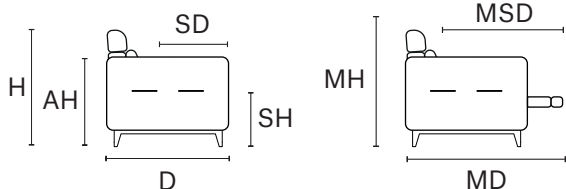

W 0" MW 0" D 39" MD 67" H37" AH 26" SH 20" SD 24" MSD 43" MH 41" HM 0"

MAXI SEAT (version of the group have the same seat width)

W 61"
V 166 LHF CHAIR MAXI MERIDIAN
ONLY ELECTRIC HEADREST

W 61"
V 167 RHF CHAIR MAXI MERIDIAN
ONLY ELECTRIC HEADREST

MEDIUM SEAT (version of the group have the same seat width)

JOLLY (can be combined with all the version group)